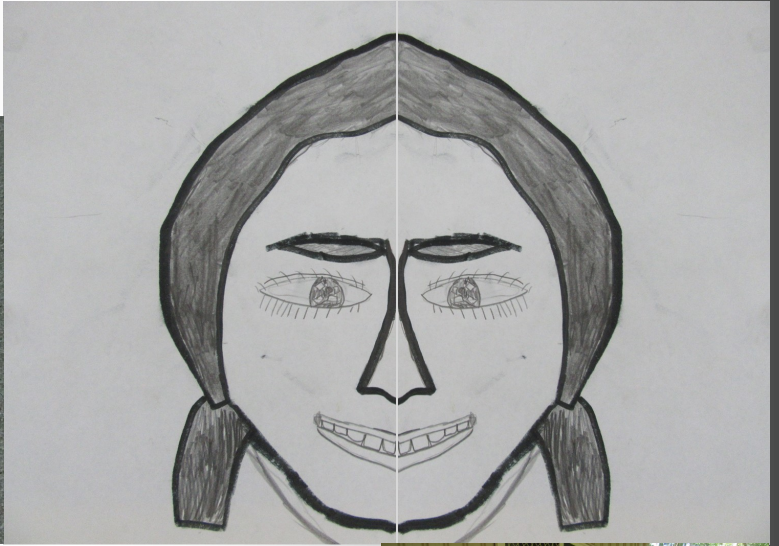

Ely Wungundin

Creek Collage

Found Object Art

Half-face Computer Flip

Mud Sculpture

Face Halves Sketching

SuperCar Window Tracing

Face Window Tracing